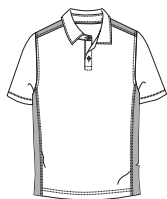

3 BUTTON POLO
5-0145-302
41509850

BLACK
001

2 COLOR TICK JACQUARD
100% EGYPTIAN COTTON

3 BUTTON POLO
5-0145-401
41509850

BLACK
001

COURSE STRIPE
100% EGYPTIAN COTTON

3 BUTTON POLO
5-0145-501
41509850

BLACK
001

SOLID V-NECK SWEATER
100% PIMA COTTON

LONG SLEEVE V-NECK
5-0245-441
4850115

BLACK
001

SOLID SWEATER VEST
100% PIMA COTTON

V-NECK VEST
5-0245-440
37508950

BLACK
001

CREWNECK PULLOVER
100% PIMA COTTON

L/S RAGLAN CREW
5-0245-240
4850115

BLACK
001

SIGNATURE SILK HABUTAI WINDSHIRT
100% SILK WITH PU COATING

SILK WIND SHIRT
5-0745-420
12529850

KHAKI
251

PACKABLE WATER RESISTANT PULLOVER
100% POLYESTER

1/4 ZIP PACKABLE PULLOVER
5-0745-421
8419850

BLACK
001

COOL CORE TECHNOLOGY
100% POLYESTER

2 BUTTON SOLID PIECED POLO
5-0145-410
419850

BLACK
001

WHITE
100

COOL CORE TECHNOLOGY
100% POLYESTER

SOLID PIECED SHORT SLEEVE TEE
5-0145-411
3685

BLACK
001